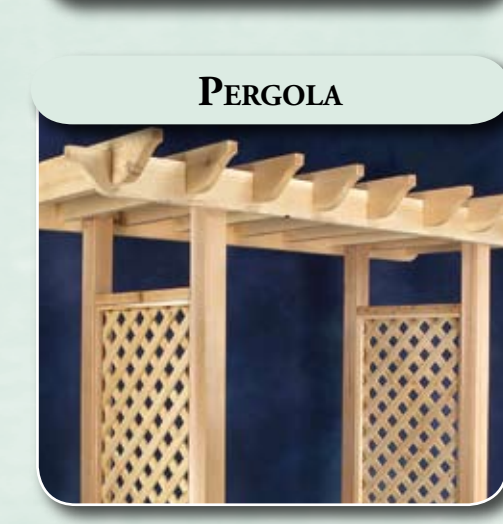

Single Sided Panels

Design Options

CHOOSE ANY OF THESE OPTIONS TO CREATE YOUR OWN CUSTOM LOOK.

Double Sided Panels

WHITE CEDAR PANELS ARE AVAILABLE IN BOTH FULL PRIVACY AND SEMI-PRIVACY. TOPPERS CAN BE ADDED TO THE OKLAHOMA, COLORADO, AND MONTANA STYLES.

Wood Fence Toppers

AVAILABLE IN 12", 18", AND 24". SCALLOPED TOPPERS RECOMMENDED IN 18" AND 24".

Decorative Wood Posts

AVAILABLE IN PRESSURE TREATED, RED, AND WHITE CEDAR.

Decorative Post Caps

AVAILABLE FOR 4", 5", AND LARGER POST SIZES.

Spaced and Lattice Panels

PANELS ARE MANUFACTURED WITH 1" x 4" S4S WHITE CEDAR BOARDS AND ARE AVAILABLE IN HEIGHTS RANGING FROM 3 TO 6 FEET.

Arbors

Picket Panels

PANELS ARE MANUFACTURED WITH 1 1/2" x 1 1/2" WESTERN RED OR KILM DRIED WHITE CEDAR SPINDLES.

(PANELS SHOWN IN WESTERN RED CEDAR)

Post and Rail

AVAILABLE IN TWO, THREE, AND FOUR RAIL SYSTEMS.

Stockade

Wood Gates

STANDARD STYLES SHOWN. MATCHING AND CUSTOM-DESIGNED WALK AND DRIVE GATES ALSO AVAILABLE.