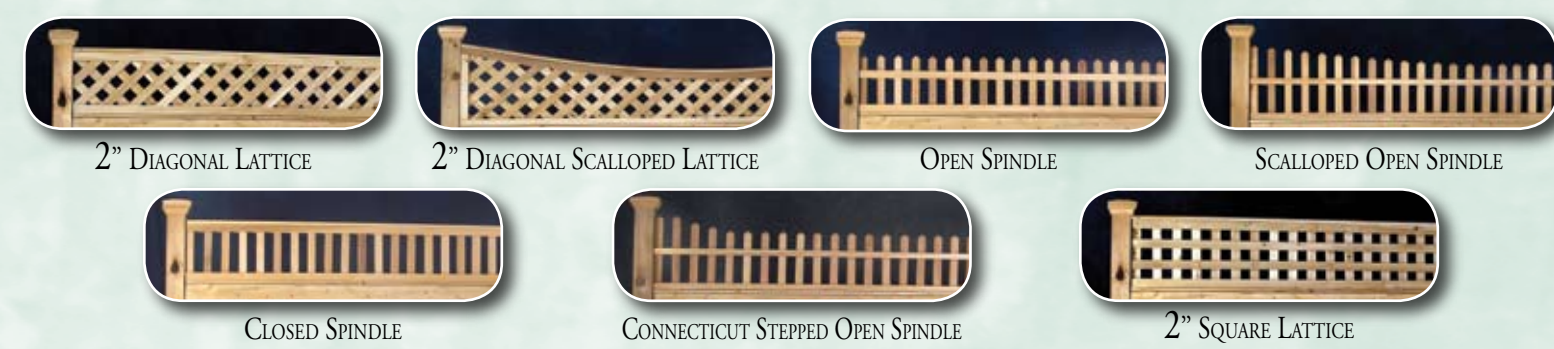

## Design Options

CHOOSE ANY OF THESE OPTIONS TO CREATE YOUR OWN CUSTOM LOOK.

1. SWEEP PANEL; 2. REAR VIEW OF SINGLE SIDED PANEL; 3. CROWNED PANEL; 4. RACKED PANEL; 5. STEPPED PANEL

## Double Sided Panels

UTAH (FULL PRIVACY)      NEW YORK (SEMI-PRIVACY)

OKLAHOMA (FULL PRIVACY)      COLORADO (SEMI-PRIVACY)      MONTANA (SEMI-PRIVACY)

WHITE CEDAR PANELS ARE AVAILABLE IN BOTH FULL PRIVACY AND SEMI-PRIVACY. TOPPERS CAN BE ADDED TO THE OKLAHOMA, COLORADO, AND MONTANA STYLES.

## Wood Fence Toppers

AVAILABLE IN 12", 18", AND 24". SCALLOPED TOPPERS RECOMMENDED IN 18" AND 24".

2" DIAGONAL LATTICE      2" DIAGONAL SCALLOPED LATTICE      OPEN SPINDLE      SCALLOPED OPEN SPINDLE  
CLOSED SPINDLE      CONNECTICUT STEPPED OPEN SPINDLE      2" SQUARE LATTICE