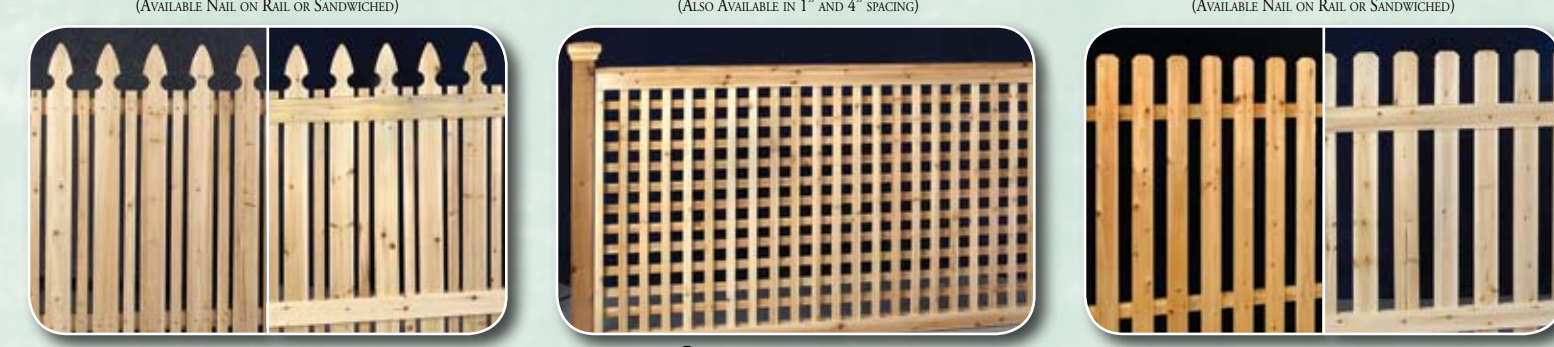

## Decorative Post Caps

AVAILABLE FOR 4", 5", AND LARGER POST SIZES.

HANOVER      YARMOUTH      COACHMAN      BALL

RHODE ISLAND (AVAILABLE NAIL ON RAIL OR SANDWICHED)      2" SQUARE LATTICE (ALSO AVAILABLE IN 1" AND 4" SPACING)      SOUTH CAROLINA (AVAILABLE NAIL ON RAIL OR SANDWICHED)