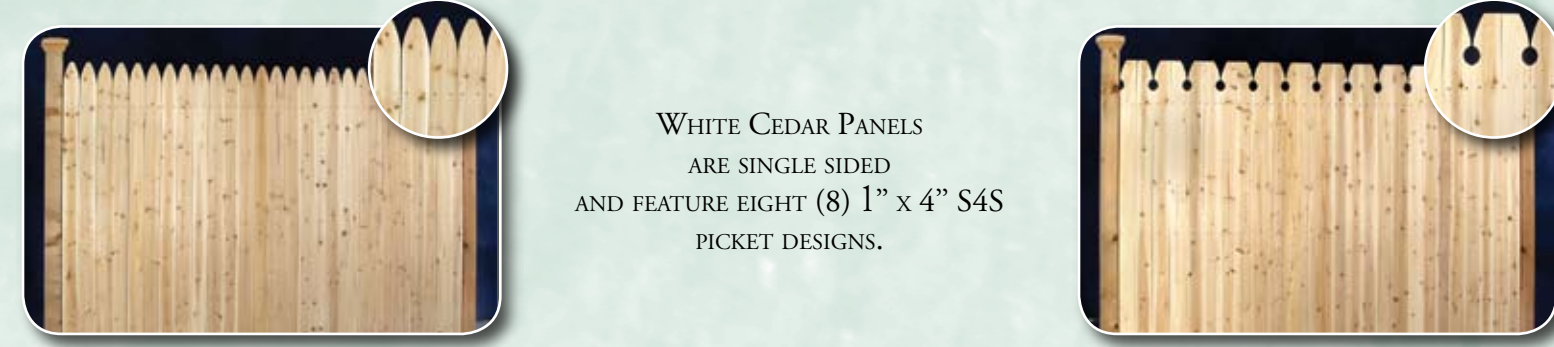

## Single Sided Panels

MASSACHUSETTS      NEBRASKA      KENTUCKY

VERMONT      NEW HAMPSHIRE

TENNESSEE      MINNESOTA      MISSOURI

## Design Options

CHOOSE ANY OF THESE OPTIONS TO CREATE YOUR OWN CUSTOM LOOK.

1. SWEEP PANEL; 2. REAR VIEW OF SINGLE SIDED PANEL; 3. CROWNED PANEL; 4. RACKED PANEL; 5. STEPPED PANEL

## Double Sided Panels

UTAH (FULL PRIVACY)      NEW YORK (SEMI-PRIVACY)

OKLAHOMA (FULL PRIVACY)      COLORADO (SEMI-PRIVACY)      MONTANA (SEMI-PRIVACY)

WHITE CEDAR PANELS ARE AVAILABLE IN BOTH FULL PRIVACY AND SEMI-PRIVACY. TOPPERS CAN BE ADDED TO THE OKLAHOMA, COLORADO, AND MONTANA STYLES.

## Wood Fence Toppers

AVAILABLE IN 12", 18", AND 24". SCALLOPED TOPPERS RECOMMENDED IN 18" AND 24".

2" DIAGONAL LATTICE      2" DIAGONAL SCALLOPED LATTICE      OPEN SPINDLE      SCALLOPED OPEN SPINDLE  
CLOSED SPINDLE      CONNECTICUT STEPPED OPEN SPINDLE      2" SQUARE LATTICE