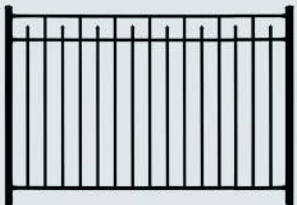

FENCING SOLUTIONS

Aluminum Fence

FENCING SOLUTIONS

Aluminum Fence

All 5 Styles Are QUICKSHIP

Picket Top Series

Traditional picket top fencing available in black to compliment your home or yard.

4x6 Picket Top #11

Alternating Picket Flat Top Series

A contemporary flat top rail with alternating pickets for a decorative look to your fence.

54"x6 Alternating Picket Flat Top #20

Aluminum Fencing Colors

All styles available in black.