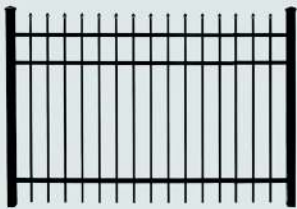

FENCING SOLUTIONS

Aluminum Fence

FENCING SOLUTIONS

Aluminum Fence

All 5 Styles Are QUICKSHIP

Picket Top Series

Traditional picket top fencing available in black to compliment your home or yard.

4x6 Picket Top #11

Alternating Picket Flat Top Series

A contemporary flat top rail with alternating pickets for a decorative look to your fence.

54"x6 Alternating Picket Flat Top #20

Aluminum Fencing Colors

All styles available in black.

Black

Flat Top Series

Contemporary, pool code approved and a stylish solution to keep your yard safe and secure.

4x6 2-Rail Flat Top #10
(Pool Compliant)

4x6 3-Rail Flat Top #22

54"x6 Flat Top #22
(Pool Compliant)