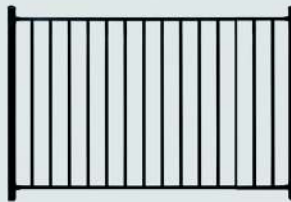

FENCING SOLUTIONS

Aluminum Fence

FENCING SOLUTIONS

Aluminum Fence

All 5 Styles Are QUICKSHIP

Picket Top Series

Traditional picket top fencing available in black to compliment your home or yard.

4x6 Picket Top #11

Alternating Picket Flat Top Series

A contemporary flat top rail with alternating pickets for a decorative look to your fence.

54"x6 Alternating Picket Flat Top #20

Aluminum Fencing Colors

All styles available in black.

Black

Flat Top Series

Contemporary, pool code approved and a stylish solution to keep your yard safe and secure.

4x6 2-Rail Flat Top #10
(Pool Compliant)

4x6 3-Rail Flat Top #22

54"x6 Flat Top #22
(Pool Compliant)